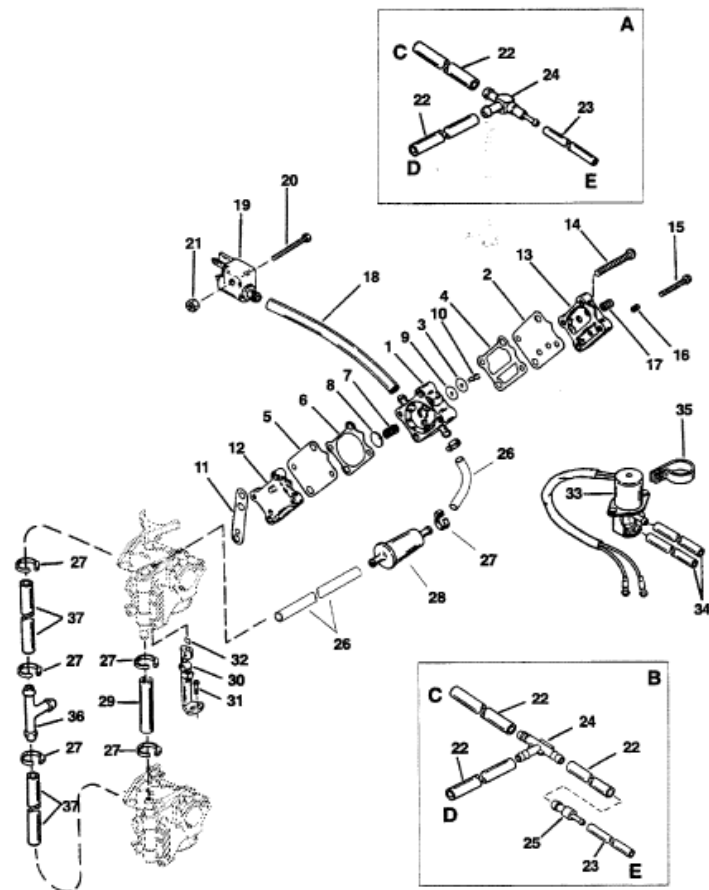

FUEL PUMP

A=ELECTRIC WHITE OR RED FUEL PUMP BODY B=ELECTRIC BLACK FUEL PUMP BODY
 C=TO FUEL CONNECTOR D=TO FUEL PUMP E=TO OIL PUMP

FUEL PUMP

Parts List						
Ref	Class	Part	Description	Qty	Comment	Footnote
1		14360A43	FUEL PUMP ASSEMBLY	1		
2	21	42990A10	DIAPHRAGM KIT	1		2
3			CHECK VALVE-RUBBER	2		7
4			GASKET-BOOST	1		7
5			DIAPHRAGM	2		7
6			GASKET-PULSE	1		7
7			SPRING	1		7
8			CAP	1		7
9			DISC-RUBBER	2		7
10			RETAINER	2		7
11	27	98769 1	GASKET-BASE	1		2,5
12		14430 3	BASE-FUEL PUMP	1		
13		98775A 4	PLATE	1	(FUEL PUMP BODY IS WHITE OI	
13		98775 2	PLATE	1	(FUEL PUMP BODY IS BLACK)	
14	10	16452	SCREW-FUEL PUMP TO CRANKC	2		
15	10	821045 40	SCREW-FUEL PUMP	2		
16	22	39072	PIPE PLUG (1/8 IN.)	1		
17	22	56800	PIPE PLUG (1/16 IN.)	1		
18	22	830757 80	TUBING (MANUAL)	1		
19	22	816856A 3	FUEL CONNECTOR	1		
20	10	86885	SCREW-FUEL CONNECTOR	1		
21	11	13855	NUT-FUEL CONNECTOR SCREW	1		
22	32	830757 80	TUBING	2	ELECTRIC - USE WITH WHITE C	
23	32	823813 25	TUBING	1	ELECTRIC - USE WITH WHITE C	
24	22	42425 1	TEE	1	ELECTRIC - USE WITH WHITE C	
22	32	830757 80	TUBING	3	ELECTRIC - USE WITH BLACK F	
23	32	823813 25	TUBING	1	ELECTRIC - USE WITH BLACK F	
24	22	818993	TEE	1	ELECTRIC - USE WITH BLACK F	
25	22	818994	CHECK VALVE	1	ELECTRIC - USE WITH BLACK F	
26	32	830757 80	HOSE (1-3/4 IN.)(8-1/2 IN.)	2		
27	54	816311	STA-STRAP-FUEL TUBING	AR		
28	35	816296 1	FUEL FILTER	1		
29	32	830756109	TUBING (5-1/2 IN.)	1		
30		53719A 2	THROTTLE COUPLING ASSEMBL	1		
31	10	66104	SCREW-THROTTLE COUPLING	1		
32	28	89694	KEY	1		
33		42859 2	SOLENOID VALVE	1	ELECTRIC	
34	32	99126 88	TUBING	2	ELECTRIC	
35	54	15279	CLAMP	1	ELECTRIC	
36	22	59169	TEE FITTING	1	USE WITH WMA-7B-9 CARBURE	
37	22	99120122	HOSE	1	USE WITH WMA-7B-9 CARBURE	